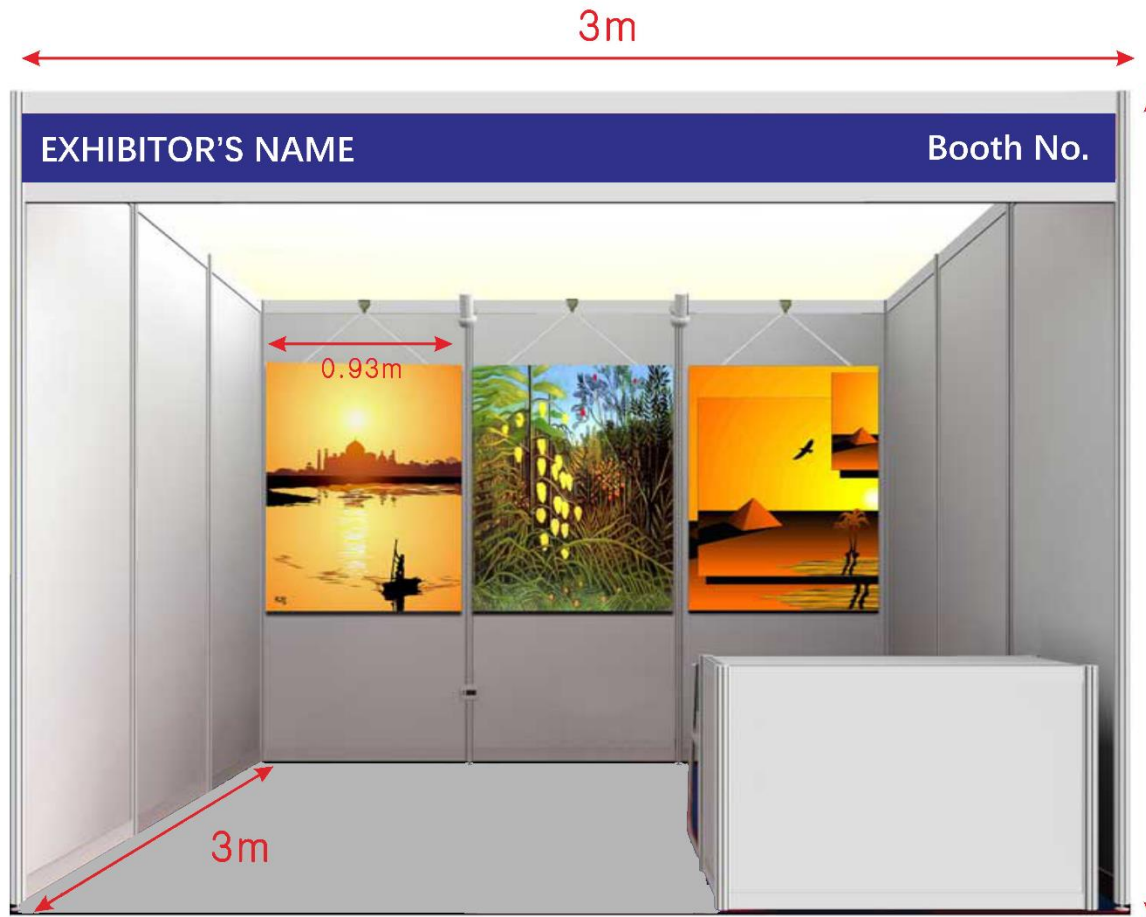

Booth with 1 side opening

- 8 panels

Booth with 2 sides opening

- 4 panels

Standard 2m x 2m Shell Scheme Booth

Booth with 1 side opening

- 14 panels

2.5m Booth with 2 sides opening

- 14 panels

Standard 3m x 3m Shell Scheme Booth